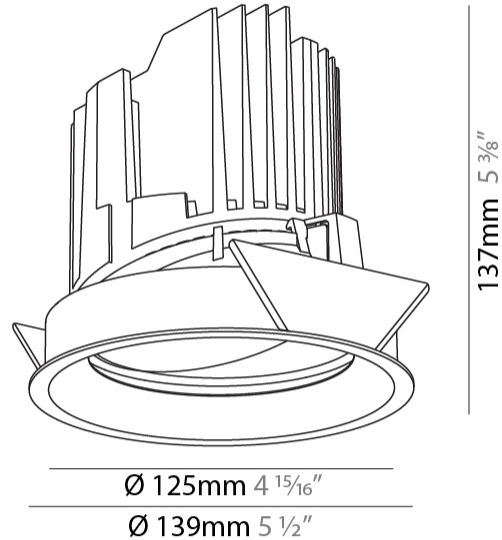

GENERAL

Series: Bioniq
 Subseries: Bioniq Round Adjustable
 Brand: Prolicht
 Division: Architectural
 Mounting Type: Recessed
 Mounting Location: Ceiling
 Subcategory: Downlight

PHYSICAL

Shape: Round
 Diameter (mm): 139
 Diameter (in): 5 1/2
 Height (mm): 137
 Height (in): 5 3/8
 Ceiling Thickness (mm): 10 / 12.5 / 15
 Ceiling Thickness (in): 3/8 or 1/2 or 9/16
 Min. Recessing Depth (mm): 150
 Min. Recessing Depth (in): 5 7/8
 Light Distribution: Adjustable / Downlight
 Weight (kg): 0.836
 Weight (lbs): 1.84
 Fixture Finish: SSR / BKV / CWI / CRY / HAB / UFT / ITA / RUA / FTG / MYG / LOD / PUS / FRO / FUP / KIA / POP / BLS / SPG / MEY / GOH / GUM / CHC / COM / ABZ / JAG / OBR / MOS / ROR
 Fixture Material: Aluminum Die Cast
 Cut-out Measurements: 130mm / 5 1/8"

LED

Number of LEDs: 1
 Color Temperature (°K): 2700 / 3000 / 3500 / 4000
 Max. Delivered Lumen (lm): 2191 / 2280 / 2415 / 2164
 Nominal Lumen (lm): 2909 / 3028 / 3208 / 3273
 CRI: >90 CRI
 Efficiency (%): 63.10%
 Lamp Life (hrs): 50000

OPTICAL

Reflector°: 18 / 38
 Optic°: Lens Pack - No Lens / Linear Spread Lens / Honeycomb / Spread Lens
 Adjustability: Rotational 355°; Tilt 30°

RATINGS AND CERTIFICATIONS

Certified By: Certified for North American Standards
 IP rating: IP20
 Zaneen Group Inc. © 2024, T 1800-388-3382, F 416-247-9319, www.zaneen.com