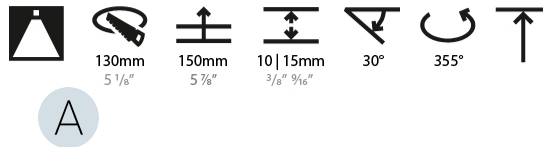

LED

Number of LEDs: 1
 Color Temperature (°K): 2700 / 3000 / 3500 / 4000
 Max. Delivered Lumen (lm): 2191 / 2280 / 2415 / 2164
 Nominal Lumen (lm): 2909 / 3028 / 3208 / 3273
 CRI: >90 CRI
 Efficiency (%): 63.10%
 Lamp Life (hrs): 50000

OPTICAL

Reflector°: 18 / 38
 Optic°: Lens Pack - No Lens / Linear Spread Lens / Honeycomb / Spread Lens
 Adjustability: Rotational 355°; Tilt 30°

RATINGS AND CERTIFICATIONS

Certified By: Certified for North American Standards
 IP rating: IP20
 Zaneen Group Inc. © 2024, T 1800-388-3382, F 416-247-9319, www.zaneen.com