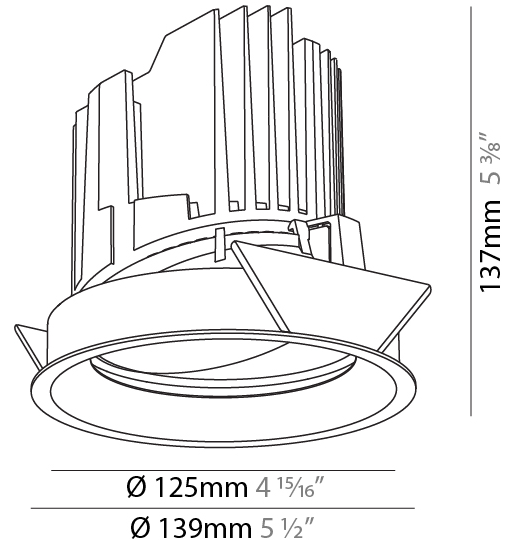

GENERAL

Series: Bioniq
 Subseries: Bioniq Round Adjustable
 Brand: Prolicht
 Division: Architectural
 Mounting Type: Recessed
 Mounting Location: Ceiling
 Subcategory: Downlight

PHYSICAL

Shape: Round
 Diameter (mm): 139
 Diameter (in): 5 1/2
 Height (mm): 137
 Height (in): 5 3/8
 Ceiling Thickness (mm): 10 / 12.5 / 15
 Ceiling Thickness (in): 3/8 or 1/2 or 9/16
 Min. Recessing Depth (mm): 150
 Min. Recessing Depth (in): 5 7/8
 Light Distribution: Adjustable / Downlight
 Weight (kg): 0.836
 Weight (lbs): 1.84
 Fixture Finish: SSR / BKV / CWI / CRY / HAB / UFT / ITA / RUA / FTG / MYG / LOD / PUS / FRO / FUP / KIA / POP / BLS / SPG / MEY / GOH / GUM / CHC / COM / ABZ / JAG / OBR / MOS / ROR
 Fixture Material: Aluminum Die Cast
 Cut-out Measurements: 130mm / 5 1/8"

GENERAL

Series: Bioniq
 Subseries: Bioniq Round Adjustable
 Brand: Prolicht
 Division: Architectural
 Mounting Type: Recessed
 Mounting Location: Ceiling
 Subcategory: Downlight

PHYSICAL

Shape: Round
 Diameter (mm): 139
 Diameter (in): 5 1/2
 Height (mm): 137
 Height (in): 5 3/8
 Ceiling Thickness (mm): 10 / 12.5 / 15
 Ceiling Thickness (in): 3/8 or 1/2 or 9/16
 Min. Recessing Depth (mm): 150
 Min. Recessing Depth (in): 5 7/8
 Light Distribution: Adjustable / Downlight
 Weight (kg): 0.853
 Weight (lbs): 1.88
 Fixture Finish: SSR / BKV / CWI / CRY / HAB / UFT / ITA / RUA / FTG / MYG / LOD / PUS / FRO / FUP / KIA / POP / BLS / SPG / MEY / GOH / GUM / CHC / COM / ABZ / JAG / OBR / MOS / ROR
 Fixture Material: Aluminum Die Cast
 Cut-out Measurements: 130mm / 5 1/8"

OPTICAL

Reflector: 10 / 18 / 36
 Adjustability: Rotational 355°, Tilt 30°

RATINGS AND CERTIFICATIONS

Certified By: Certified for North American Standards
 IP rating: IP54

130mm 5 1/8"	150mm 5 7/8"	10 15mm 3/8" 9/16"	30°	355°	